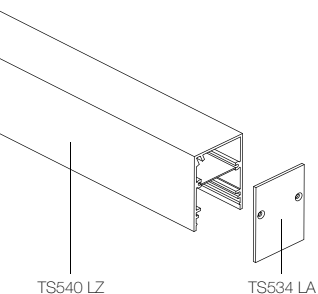

TS540 LZ

TS534 LA

1 STRIP LED P,2,5 cm 19,2W/m 24Vdc

IP43 IP40 ∇ $\diamond$ **A+** **CE**

Alimentatore non incluso / Power supply not included

CODE	FINISHINGS	COLOUR TEMPERATURE	LUMINOUS FLUX
TS539 LZ	03 07 31 32 33	K3 3200K	1504lm/m
TS539 LZ	03 07 31 32 33	K4 4300K	1520lm/m
TS539 LZ	03 07 31 32 33	K6 6000K	1600lm/m
TS533 LA	03 07 31 32 33	STARTING KIT 1 STRIP LED	

2 STRIP LED P,2,5 cm 19,2W/m 24Vdc

IP43 IP40 ∇ $\diamond$ **A+** **CE**

Alimentatore non incluso / Power supply not included

CODE	FINISHINGS	COLOUR TEMPERATURE	LUMINOUS FLUX
TS540 LZ	03 07 31 32 33	K3 3200K	3008lm/m
TS540 LZ	03 07 31 32 33	K4 4300K	3040lm/m
TS540 LZ	03 07 31 32 33	K6 6000K	3200lm/m
TS534 LA	03 07 31 32 33	STARTING KIT 2 STRIP LED