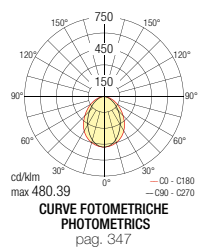

PHOTOMETRICS